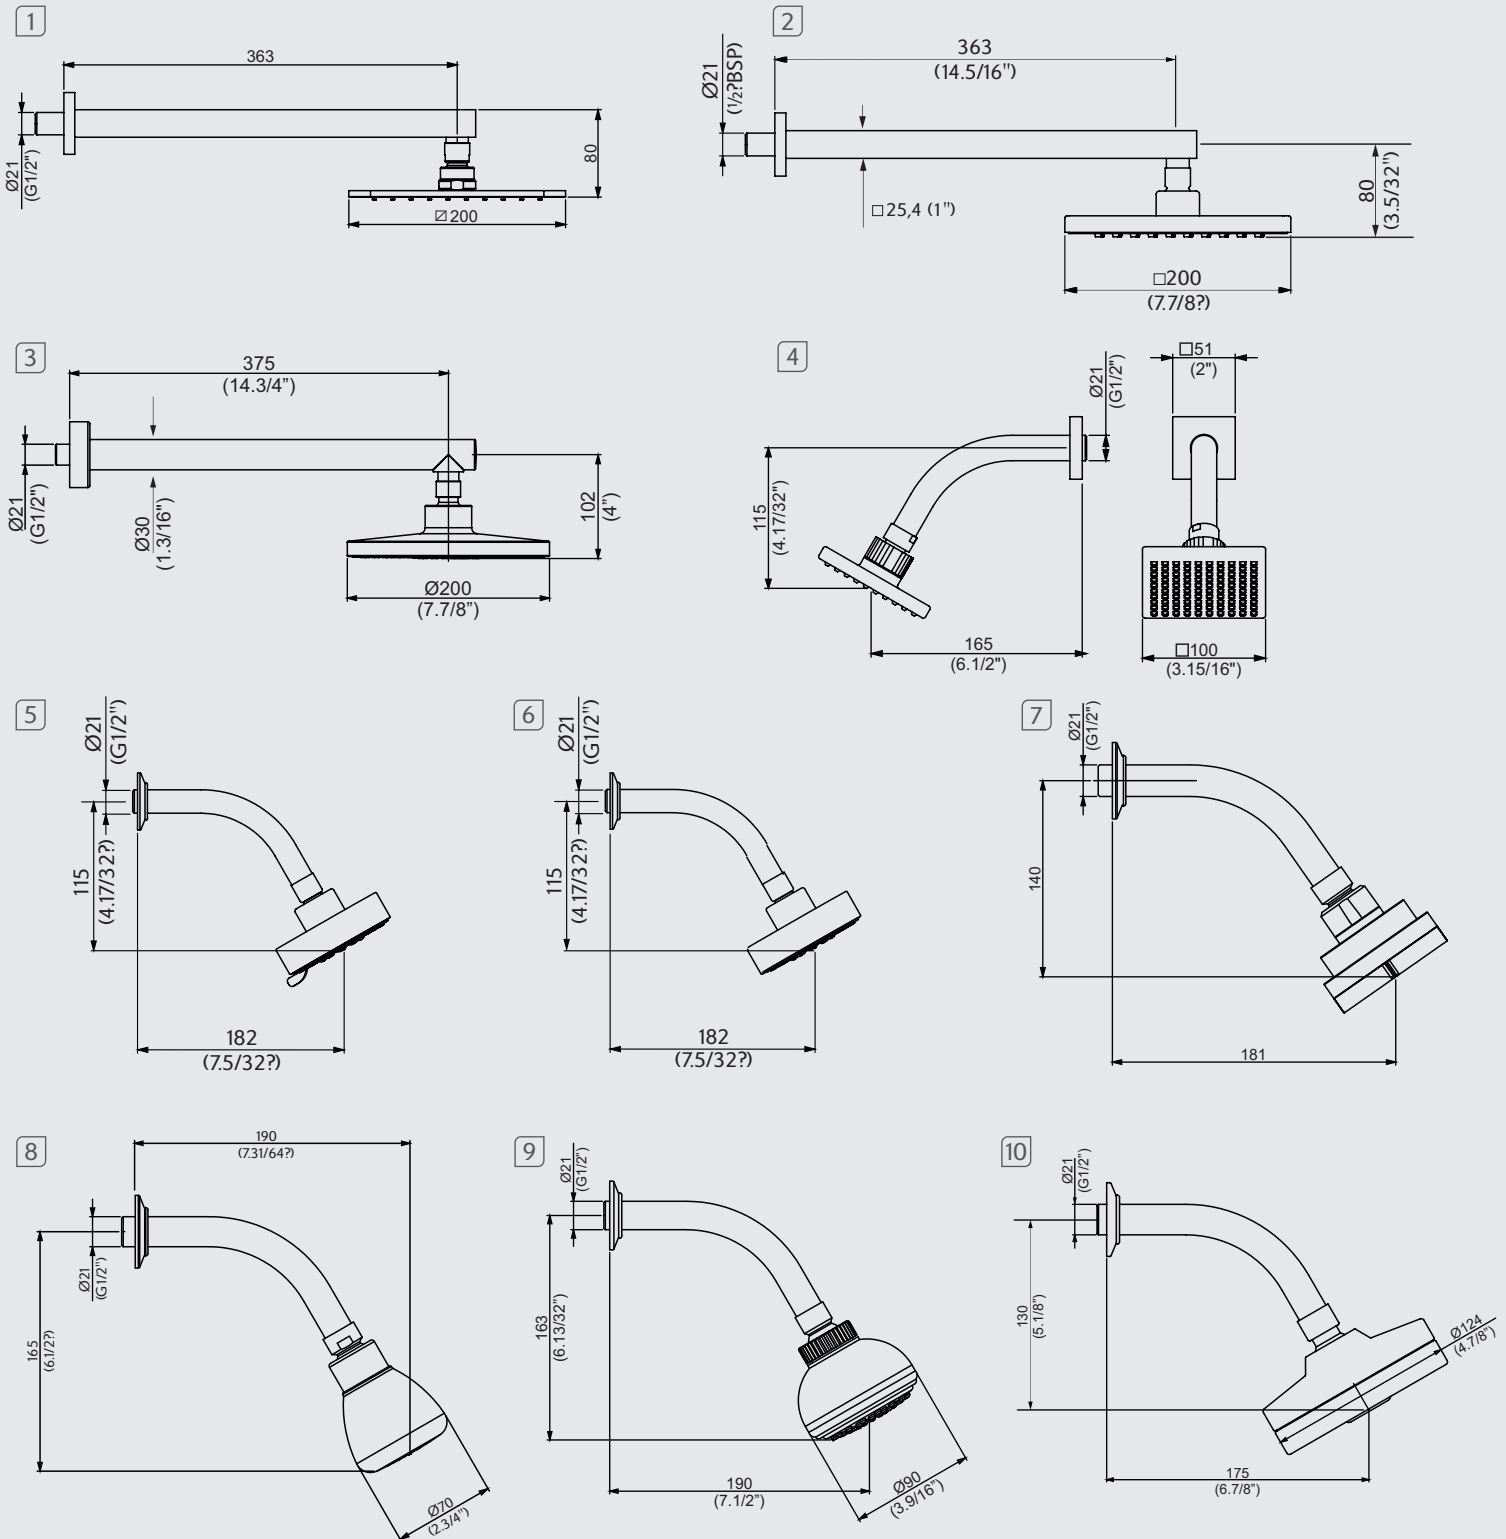

Especificações Técnicas / Technical Specification

Chuveiros / Showers