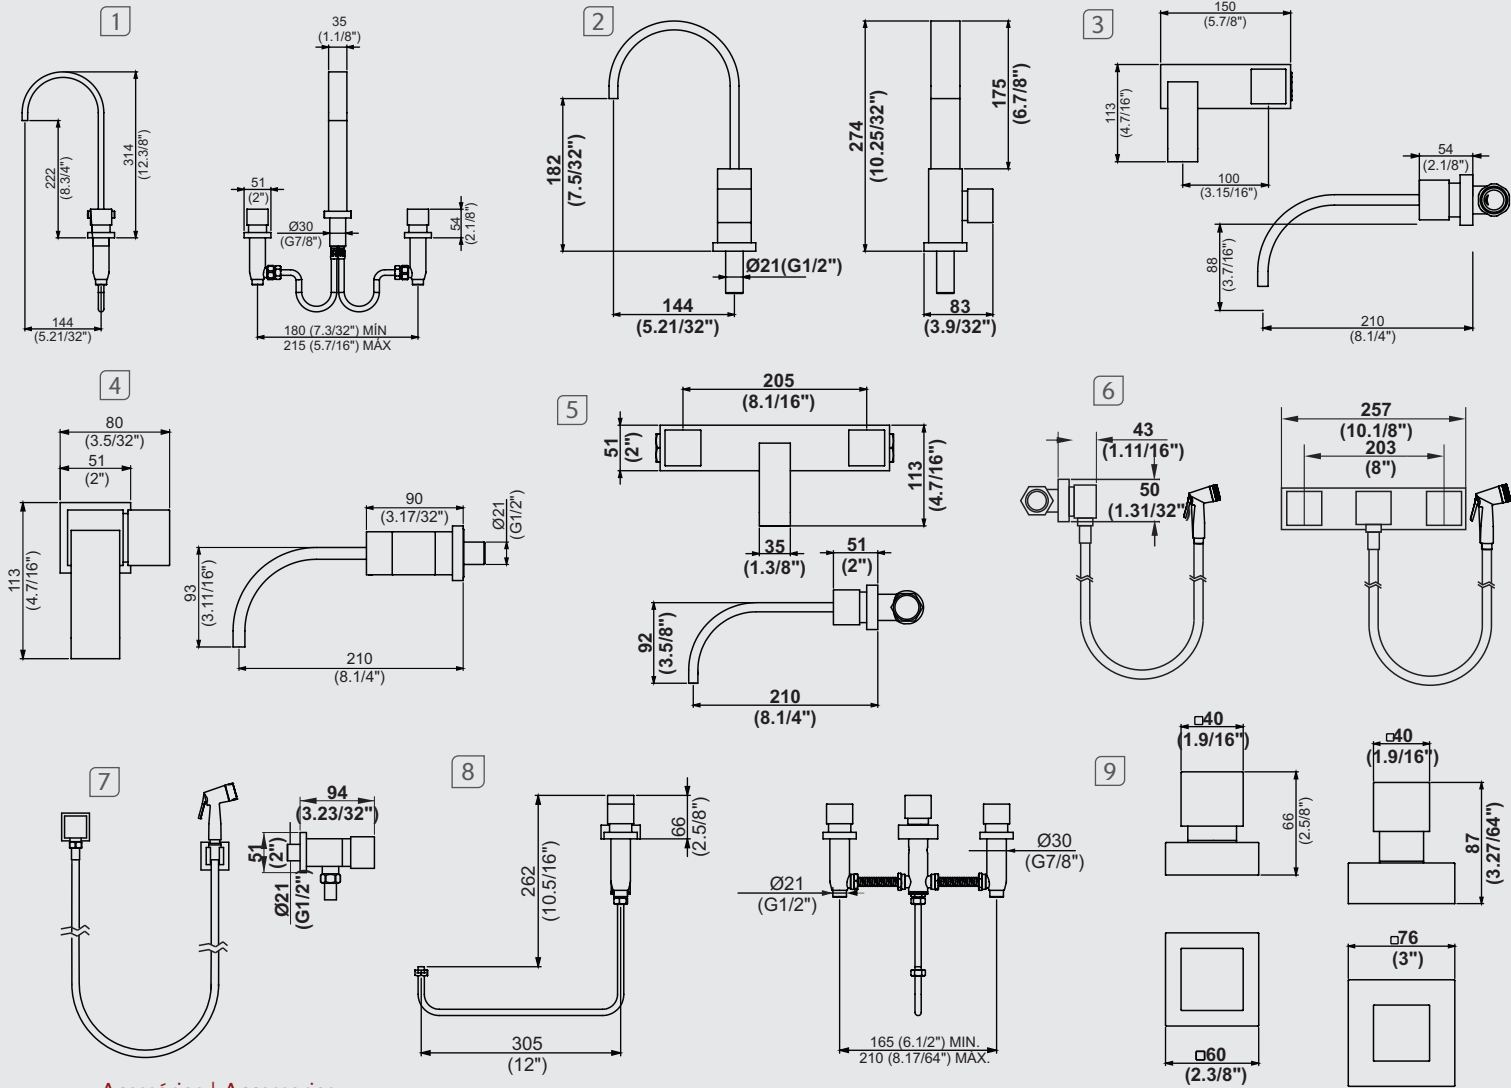

Especificações Técnicas / Technical Specification

Lavatório | Lavatory

Acessórios | Accessories