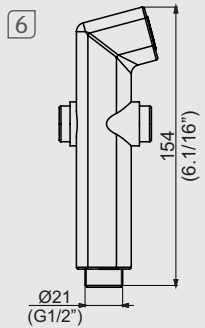

Especificações Técnicas / Technical Specification

Duchas Manuais / Handshowers