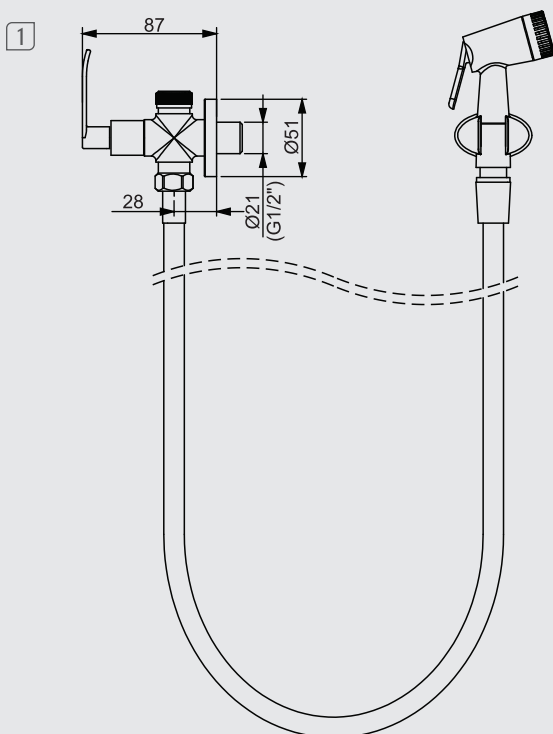

Lavatório | Lavatory