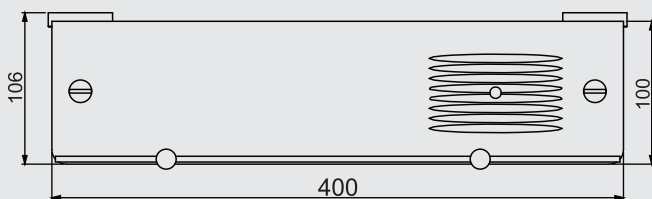

Especificações Técnicas / Technical Specification

Acessórios / Accessories