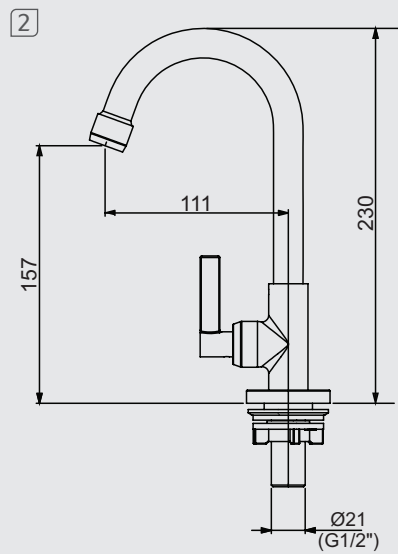

Lavatório | Lavatory