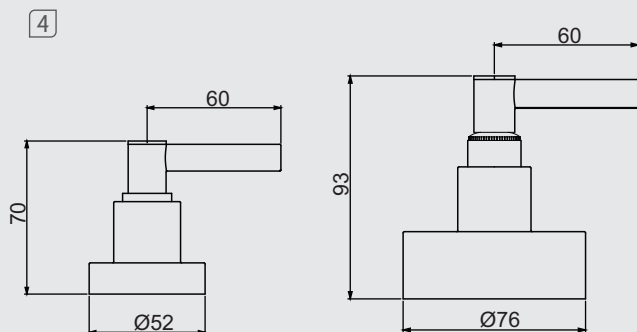

Lavatório | Lavatory