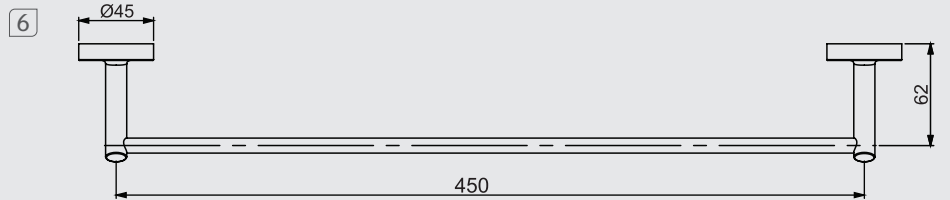

Especificações Técnicas / Technical Specification

Acessórios / Accessories