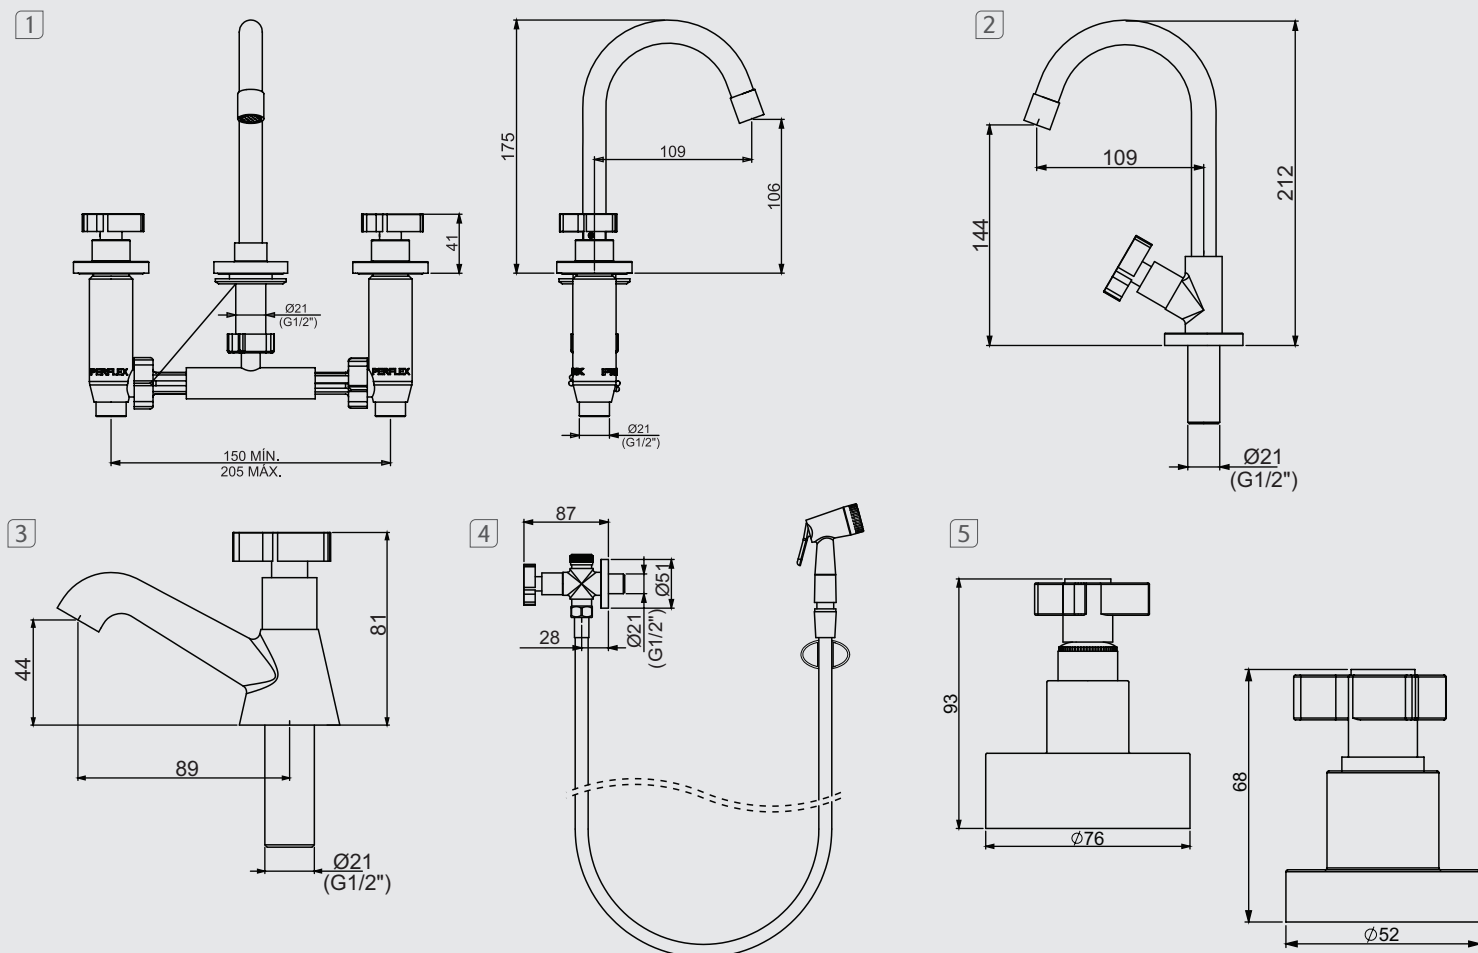

Lavatório / Lavatory