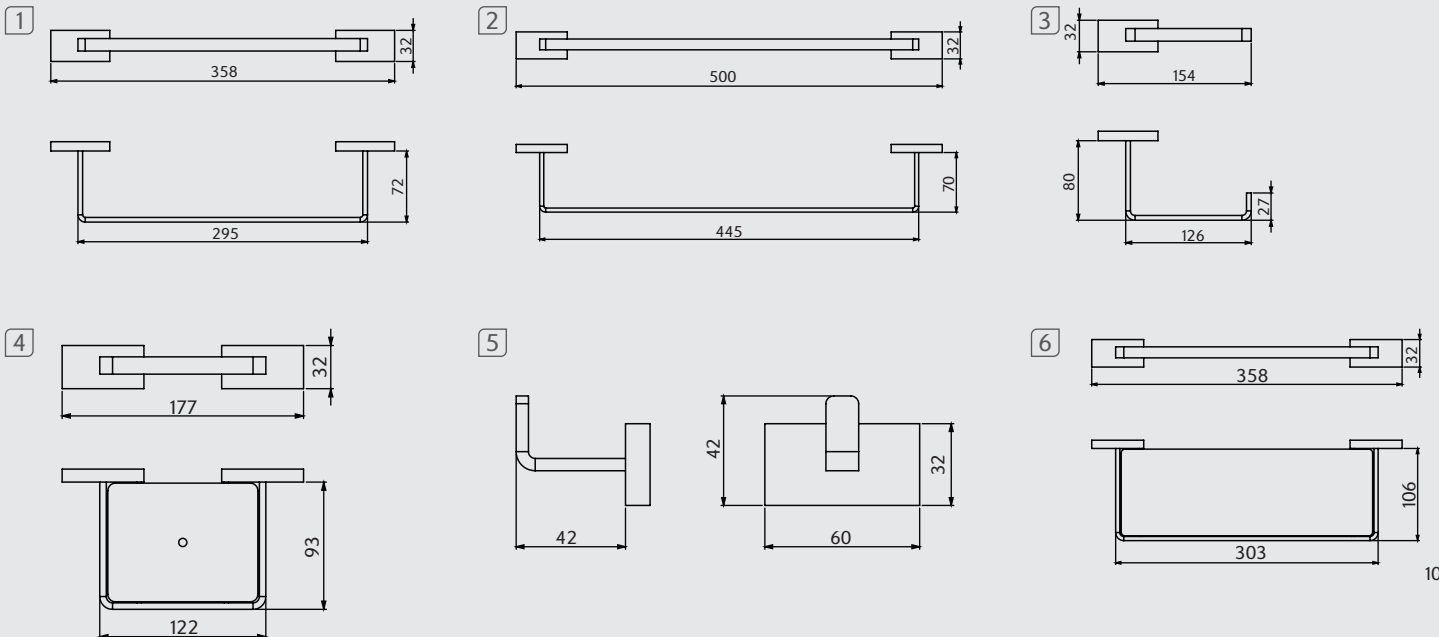

Especificações Técnicas / Technical Specification

Lavatório | Lavatory

Acessórios | Accessories