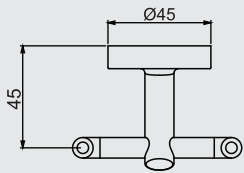

Especificações Técnicas / Technical Specification

Acessórios / Accessories