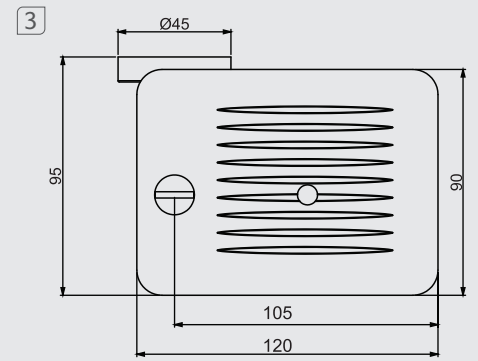

Especificações Técnicas / Technical Specification

Acessórios / Accessories