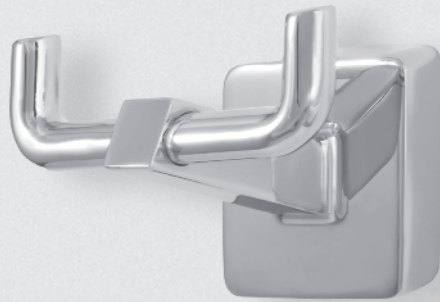

Like Square

A Linha Like Square oferece melhor custo benefício sem abrir mão da qualidade, proporcionando um ambiente funcional e moderno.