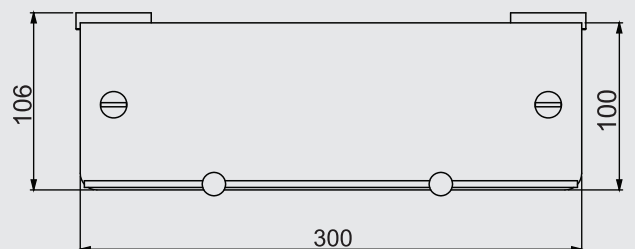

Especificações Técnicas / Technical Specification

Acessórios / Accessories