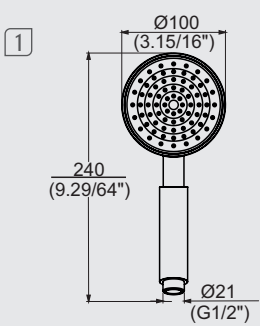

Especificações Técnicas / Technical Specification

Duchas Manuais / Handshowers