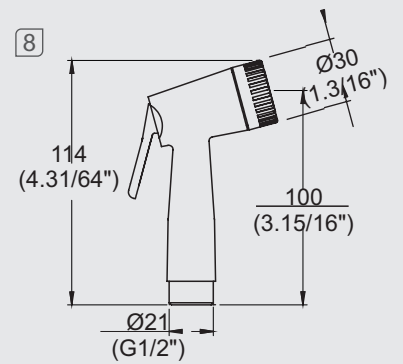

Especificações Técnicas / Technical Specification

Duchas Manuais / Handshowers