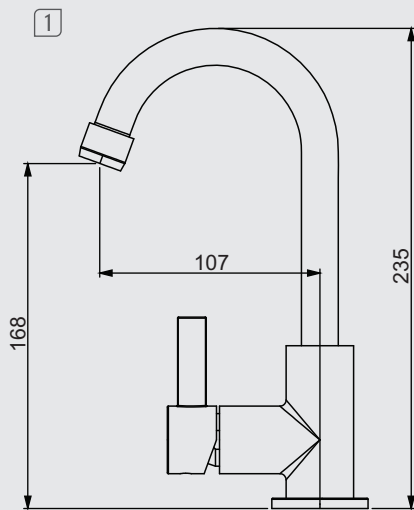

Lavatório | Lavatory