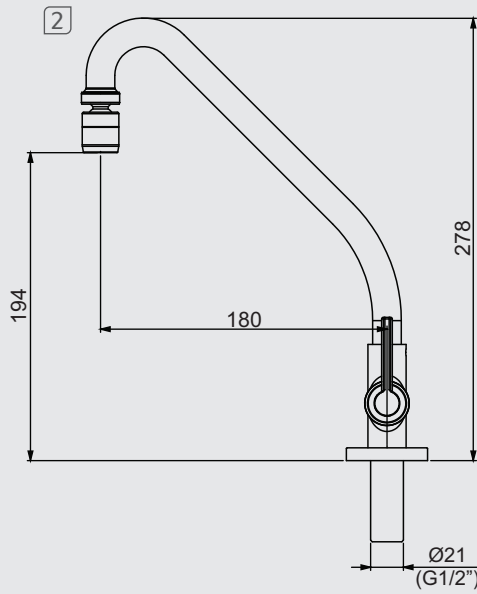

Especificações Técnicas / Technical Specification

Cozinha | Kitchen