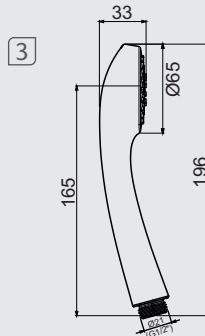

Especificações Técnicas / Technical Specification

Duchas Manuais / Handshowers