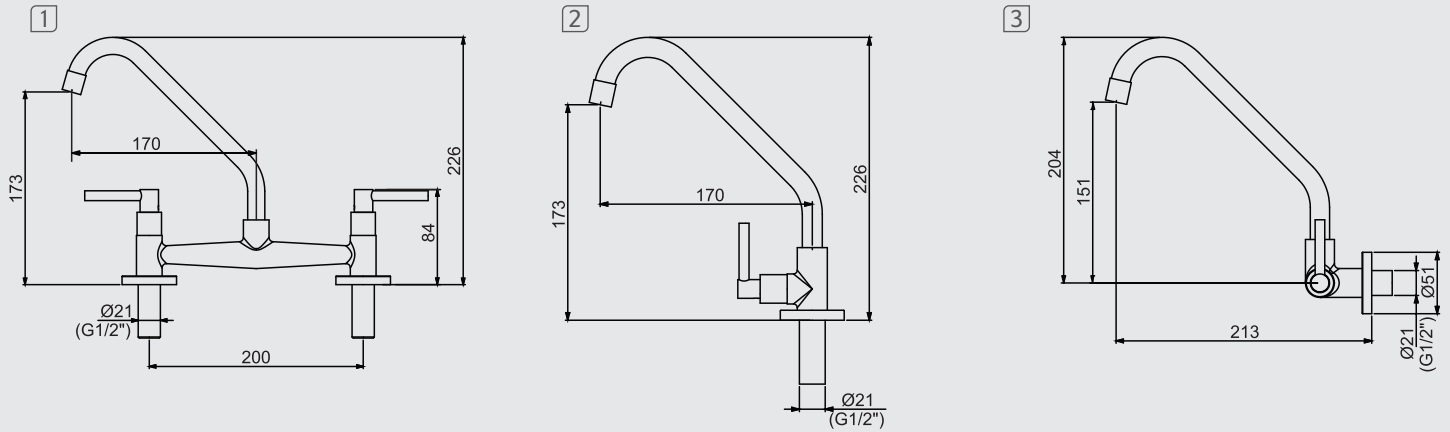

Especificações Técnicas / Technical Specification

Cozinha | Kitchen