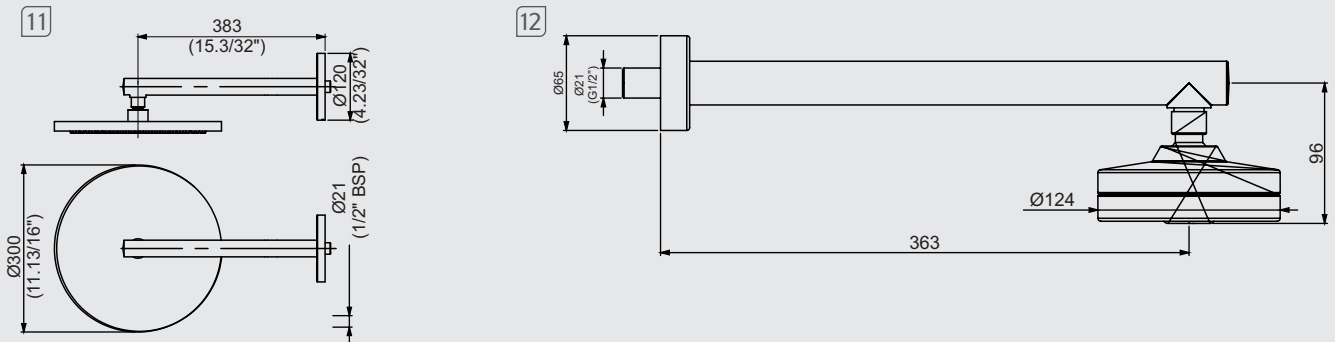

Especificações Técnicas / Technical Specification

Chuveiros / Showers