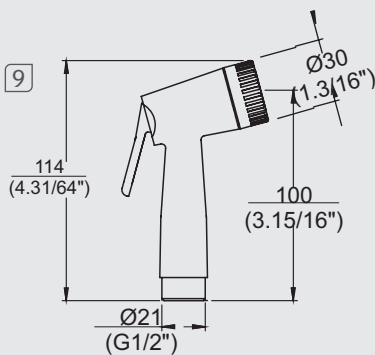

Especificações Técnicas / Technical Specification

Duchas Manuais / Handshowers