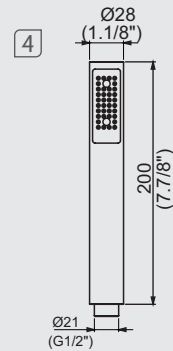

Especificações Técnicas / Technical Specification

Duchas Manuais / Handshowers