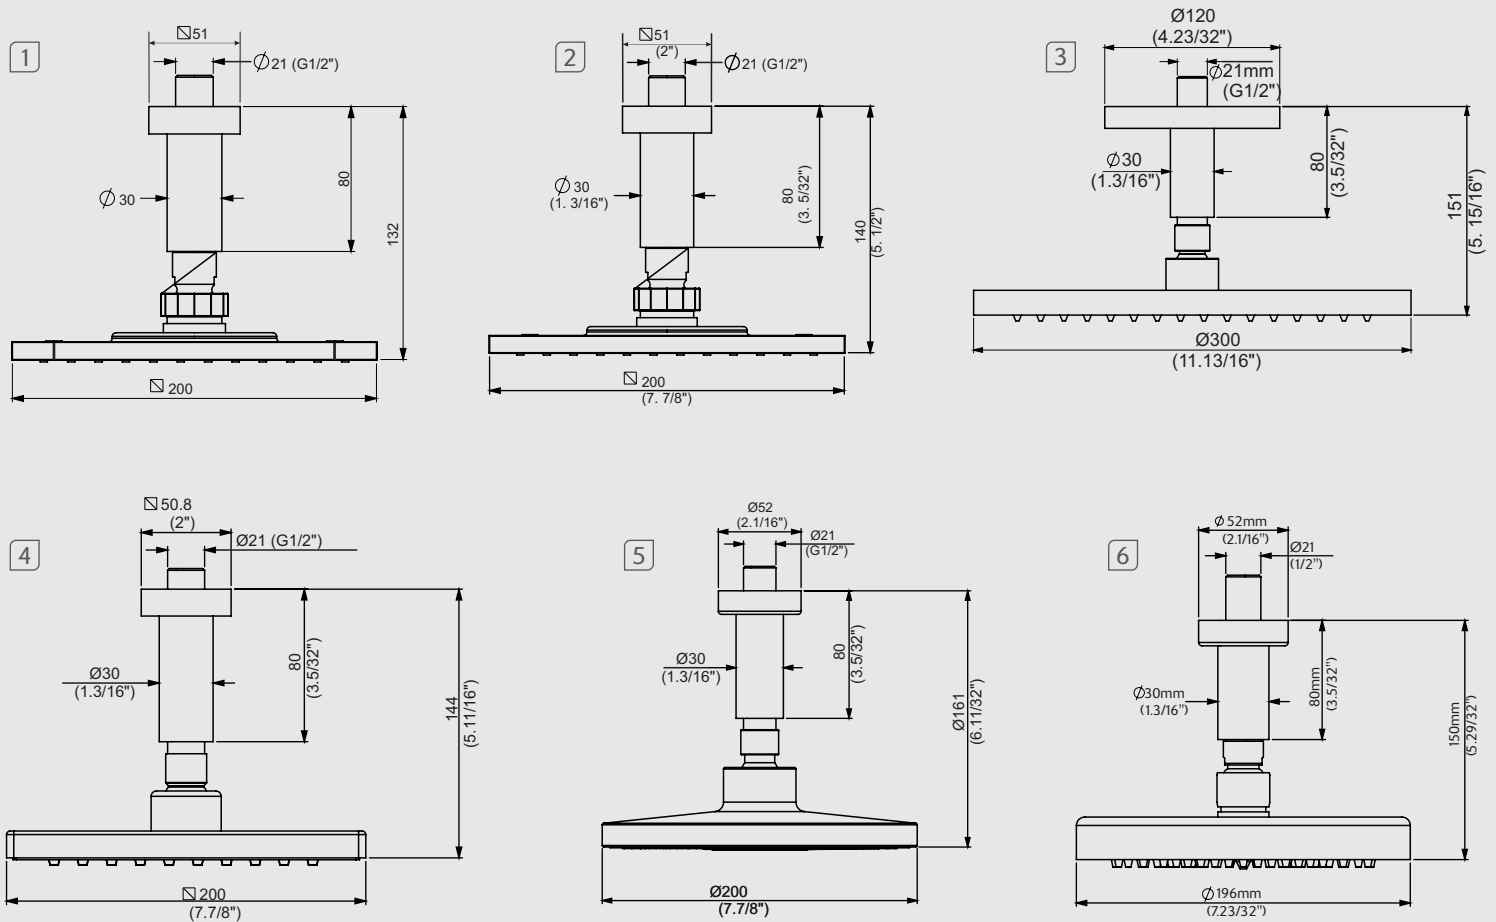

Chuveiros de teto / Ceiling Showers