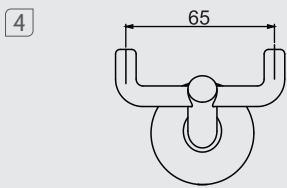

Especificações Técnicas / Technical Specification

Acessórios / Accessories