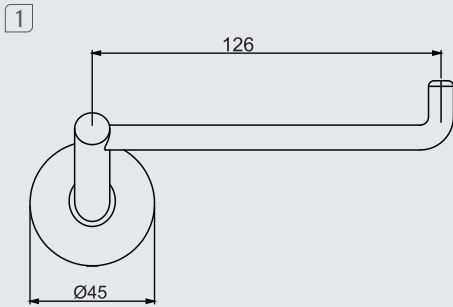

Especificações Técnicas / Technical Specification

Acessórios / Accessories