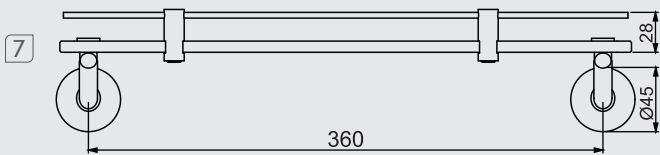

Especificações Técnicas / Technical Specification

Acessórios / Accessories