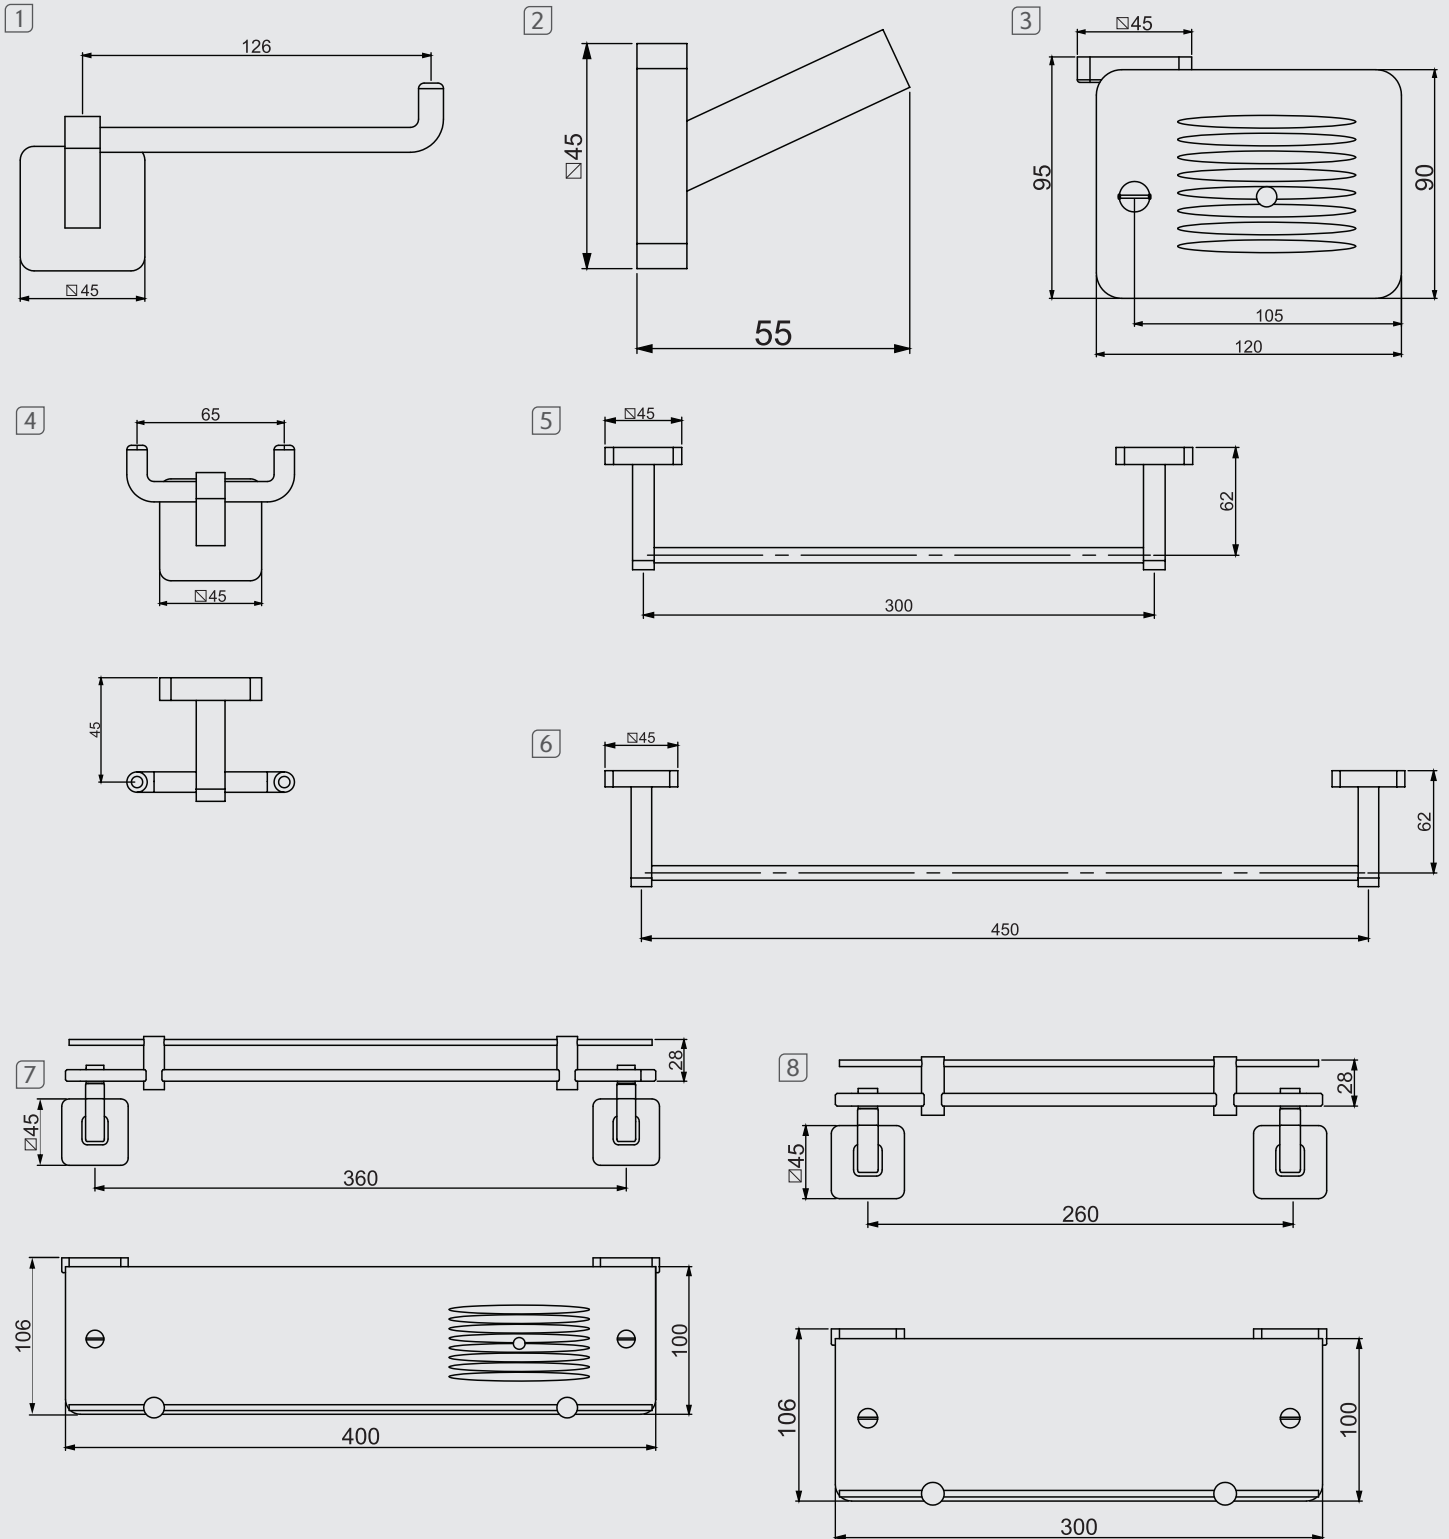

Especificações Técnicas / Technical Specification

Acessórios / Accessories