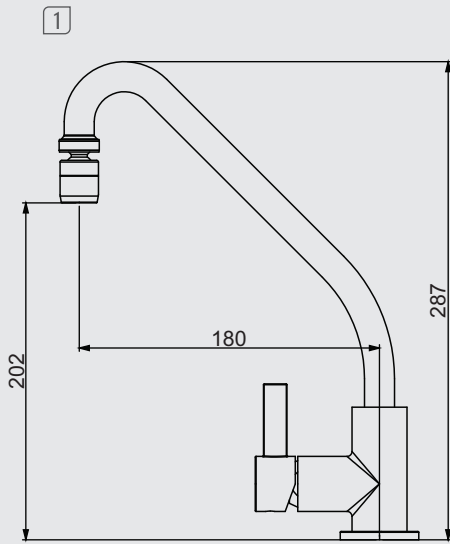

Especificações Técnicas / Technical Specification

Cozinha | Kitchen