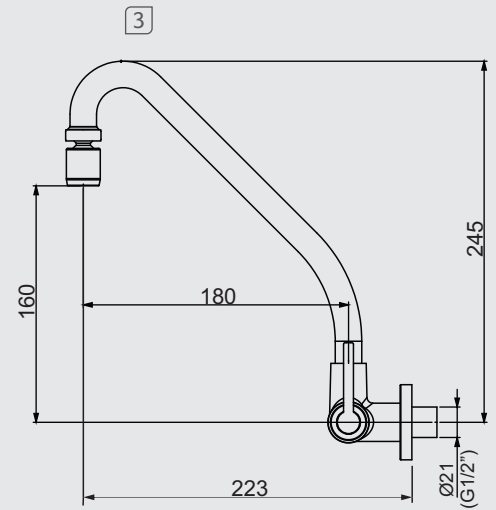

Especificações Técnicas / Technical Specification

Cozinha | Kitchen