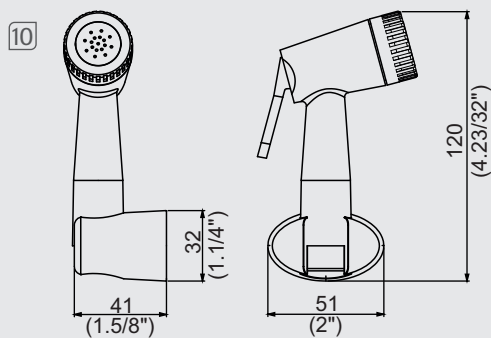

Especificações Técnicas / Technical Specification

Duchas Manuais / Handshowers