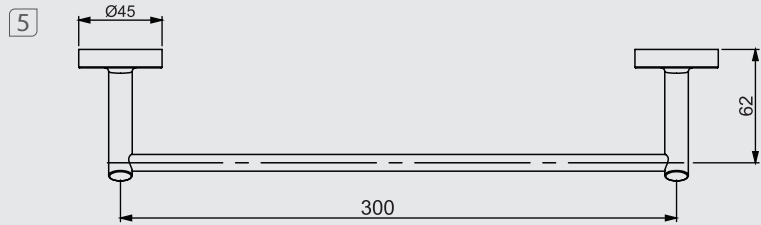

Especificações Técnicas / Technical Specification

Acessórios / Accessories