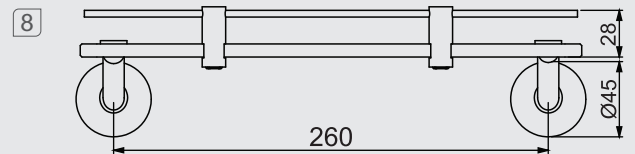

Especificações Técnicas / Technical Specification

Acessórios / Accessories