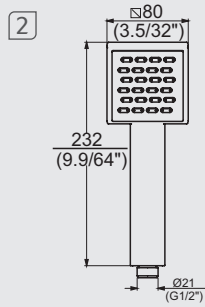

Especificações Técnicas / Technical Specification

Duchas Manuais / Handshowers