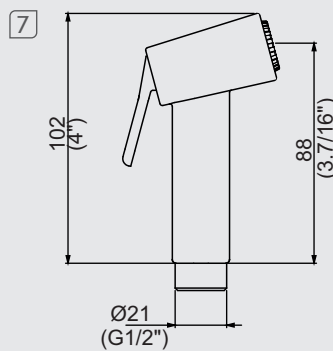

Especificações Técnicas / Technical Specification

Duchas Manuais / Handshowers