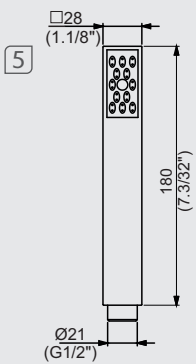

Especificações Técnicas / Technical Specification

Duchas Manuais / Handshowers