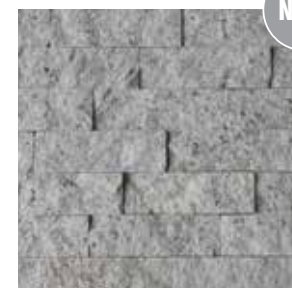

GRIGIO
FLAMED

AB 12 | 7 X 22 cm

ESP 1 cm

GRIGIO FLAMED

WHITE EROSION

NEW

WHITE
EROSION BRICK

AB 13 | 7 X 22 cm